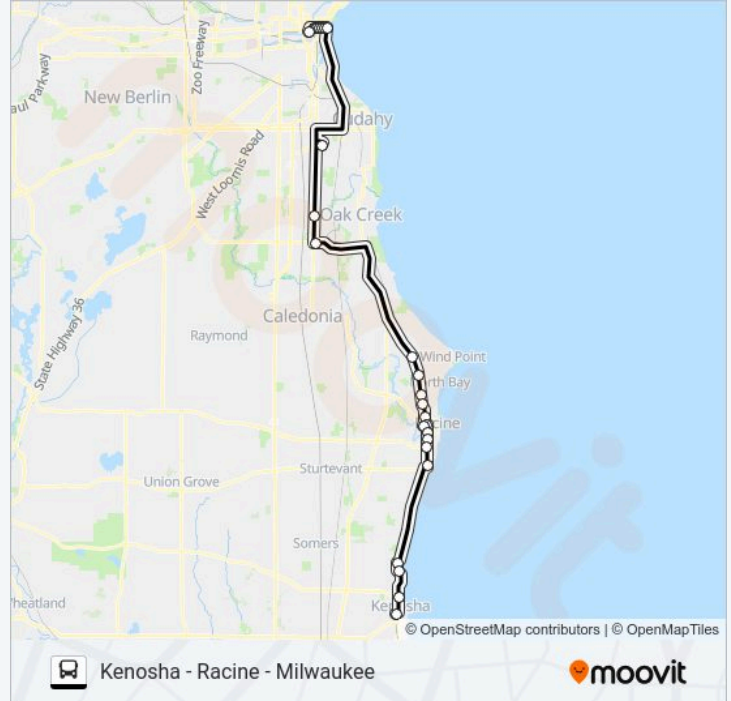

26 stops

[VIEW LINE SCHEDULE](#)

- Milwaukee Intermodal/Amtrak Station
- Michigan Avenue And 2nd Street
- Michigan Avenue And Plankinton Avenue
- Michigan And Water
- Michigan And Milwaukee
- Michigan Ave And Jackson St
- Michigan Avenue And Cass Street
- Michigan And Lincoln Memorial
- Mitchell Airport
- Howell And Forest Hill Ave
- Ryan Road And Howell Avenue
- Douglas Avenue And 4 Mile Road
- Douglas Avenue And 3 Mile Road
- Douglas And Melvin
- Douglas Avenue And Goold Street
- MLK Jr And Albert
- MLK Jr And State

WISCONSIN COACH LINES bus Info

Direction: Milwaukee Intermodal/Amtrak Station→Metro Train Station - 13th Avenue And 54th Street

Stops: 26

Trip Duration: 90 min

Line Summary:

Racine Transit Center State Street And Silver Street

Marquette And 6th

Washington And 10th

Racine Street And 14th Street

Racine And 24th

Carthage College 1st Stop - Southbound

Carthage College 2nd Stop - Southbound

Sheridan Avenue And Washington Street

Metro Train Station - 13th Avenue And 54th Street

Direction: Uptown - 63rd Street And 20th Avenue→Milwaukee Intermodal/Amtrak Station

32 stops

[VIEW LINE SCHEDULE](#)

Uptown - 63rd Street And 20th Avenue

63rd And 18th

63rd And 14th

63rd And 10th

Sheridan And 62nd