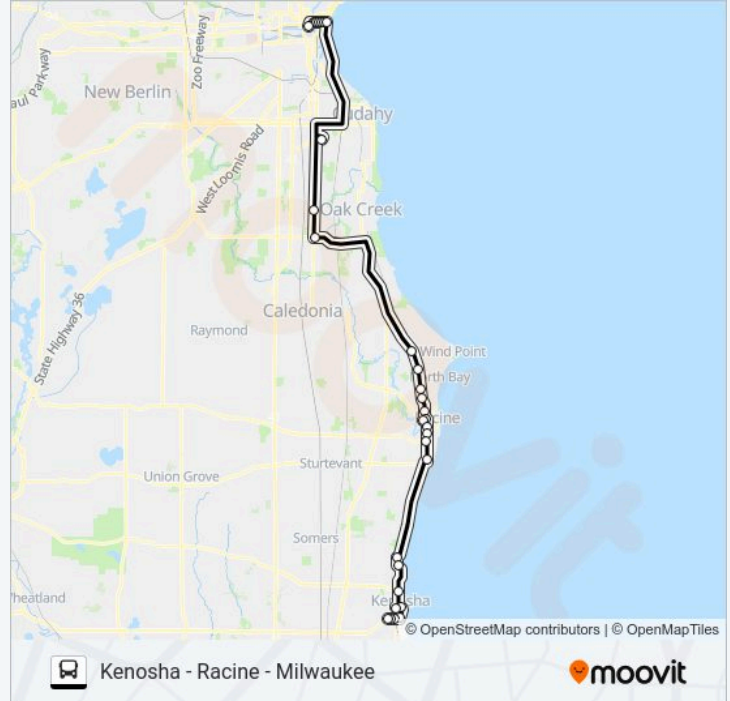

Mlk Jr And State

Racine Transit Center State Street And Silver Street

Marquette And 6th

Washington And 10th

Racine Street And 14th Street

Racine And 24th

Carthage College 1st Stop - Southbound

Carthage College 2nd Stop - Southbound

Sheridan Avenue And Washington Street

Metro Train Station - 13th Avenue And 54th Street

Kenosha Transit - 7th Avenue And 54th Street

63rd And Sheridan

63rd And 14th

63rd And 18th

Uptown - 63rd Street And 20th Avenue

WISCONSIN COACH LINES bus time schedules and route maps are available in an offline PDF at moovitapp.com. Use the Moovit App to see live bus times, train schedule or subway schedule, and step-by-step directions for all public transit in Racine.

© 2025 Moovit - All Rights Reserved