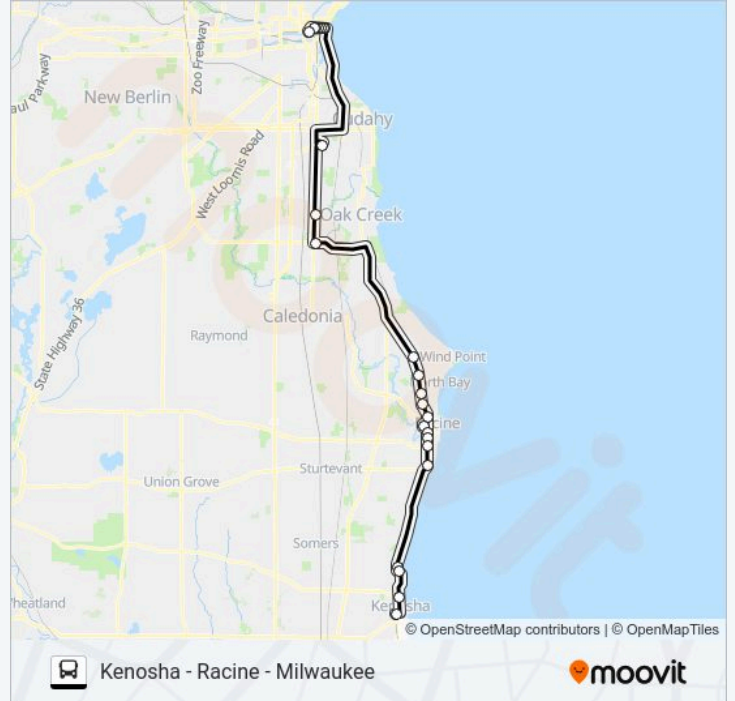

Stops: 24

Trip Duration: 90 min

Line Summary:

Douglas Avenue And 3 Mile Road

Douglas Avenue And 4 Mile Road

Ryan Road And Howell Avenue

Howell And Forest Hill Ave

Mitchell Airport

Michigan Avenue And Cass Street

Michigan Avenue And Van Buren Street

Michigan And Milwaukee

Michigan And Water

Michigan Avenue And Plankinton Avenue

Michigan Avenue And 2nd Street

Milwaukee Intermodal/Amtrak Station

Direction: Milwaukee Intermodal/Amtrak Station → Uptown - 63rd Street And 20th Avenue

31 stops

[VIEW LINE SCHEDULE](#)

Milwaukee Intermodal/Amtrak Station

Michigan Avenue And 2nd Street

Michigan Avenue And Plankinton Avenue

Michigan And Water

Michigan And Milwaukee

Michigan Ave And Jackson St

Michigan Avenue And Cass Street

Michigan And Lincoln Memorial

Mitchell Airport

Howell And Forest Hill Ave

Ryan Road And Howell Avenue