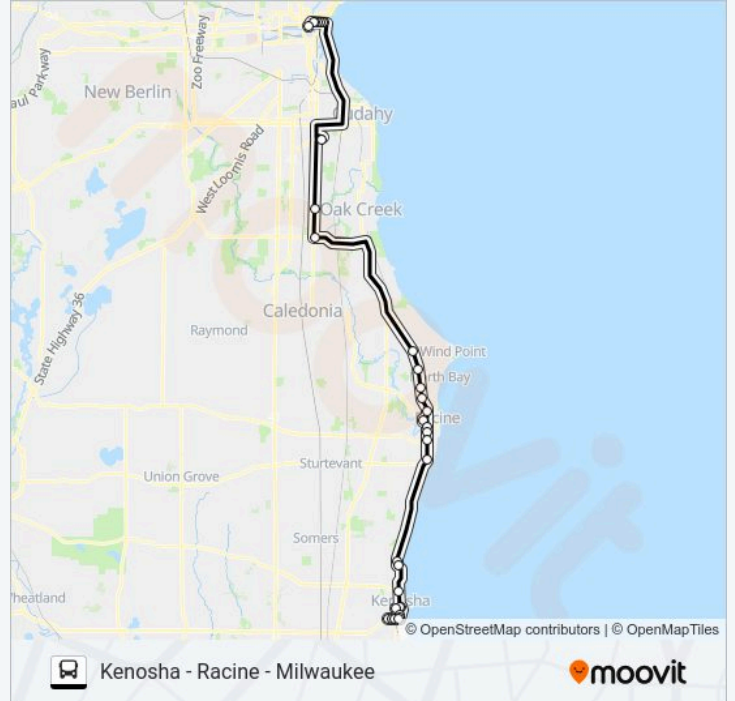

Stops: 32

Trip Duration: 97 min

Line Summary:

Marquette And Albert

Douglas Avenue And Goold Street

Douglas And Melvin

Douglas Avenue And 3 Mile Road

Douglas Avenue And 4 Mile Road

Ryan Road And Howell Avenue

Howell And Forest Hill Ave

Mitchell Airport

Michigan Avenue And Cass Street

Michigan Avenue And Van Buren Street

Michigan And Milwaukee

Michigan And Water

Michigan Avenue And Plankinton Avenue

Michigan Avenue And 2nd Street

Milwaukee Intermodal/Amtrak Station

Direction: Metro Train Station - 13th Avenue And 54th Street → Milwaukee Intermodal/Amtrak Station

24 stops

[VIEW LINE SCHEDULE](#)

Metro Train Station - 13th Avenue And 54th Street

Stops: 24

Trip Duration: 90 min

Line Summary:

Douglas Avenue And 3 Mile Road

Douglas Avenue And 4 Mile Road

Ryan Road And Howell Avenue

Howell And Forest Hill Ave

Mitchell Airport